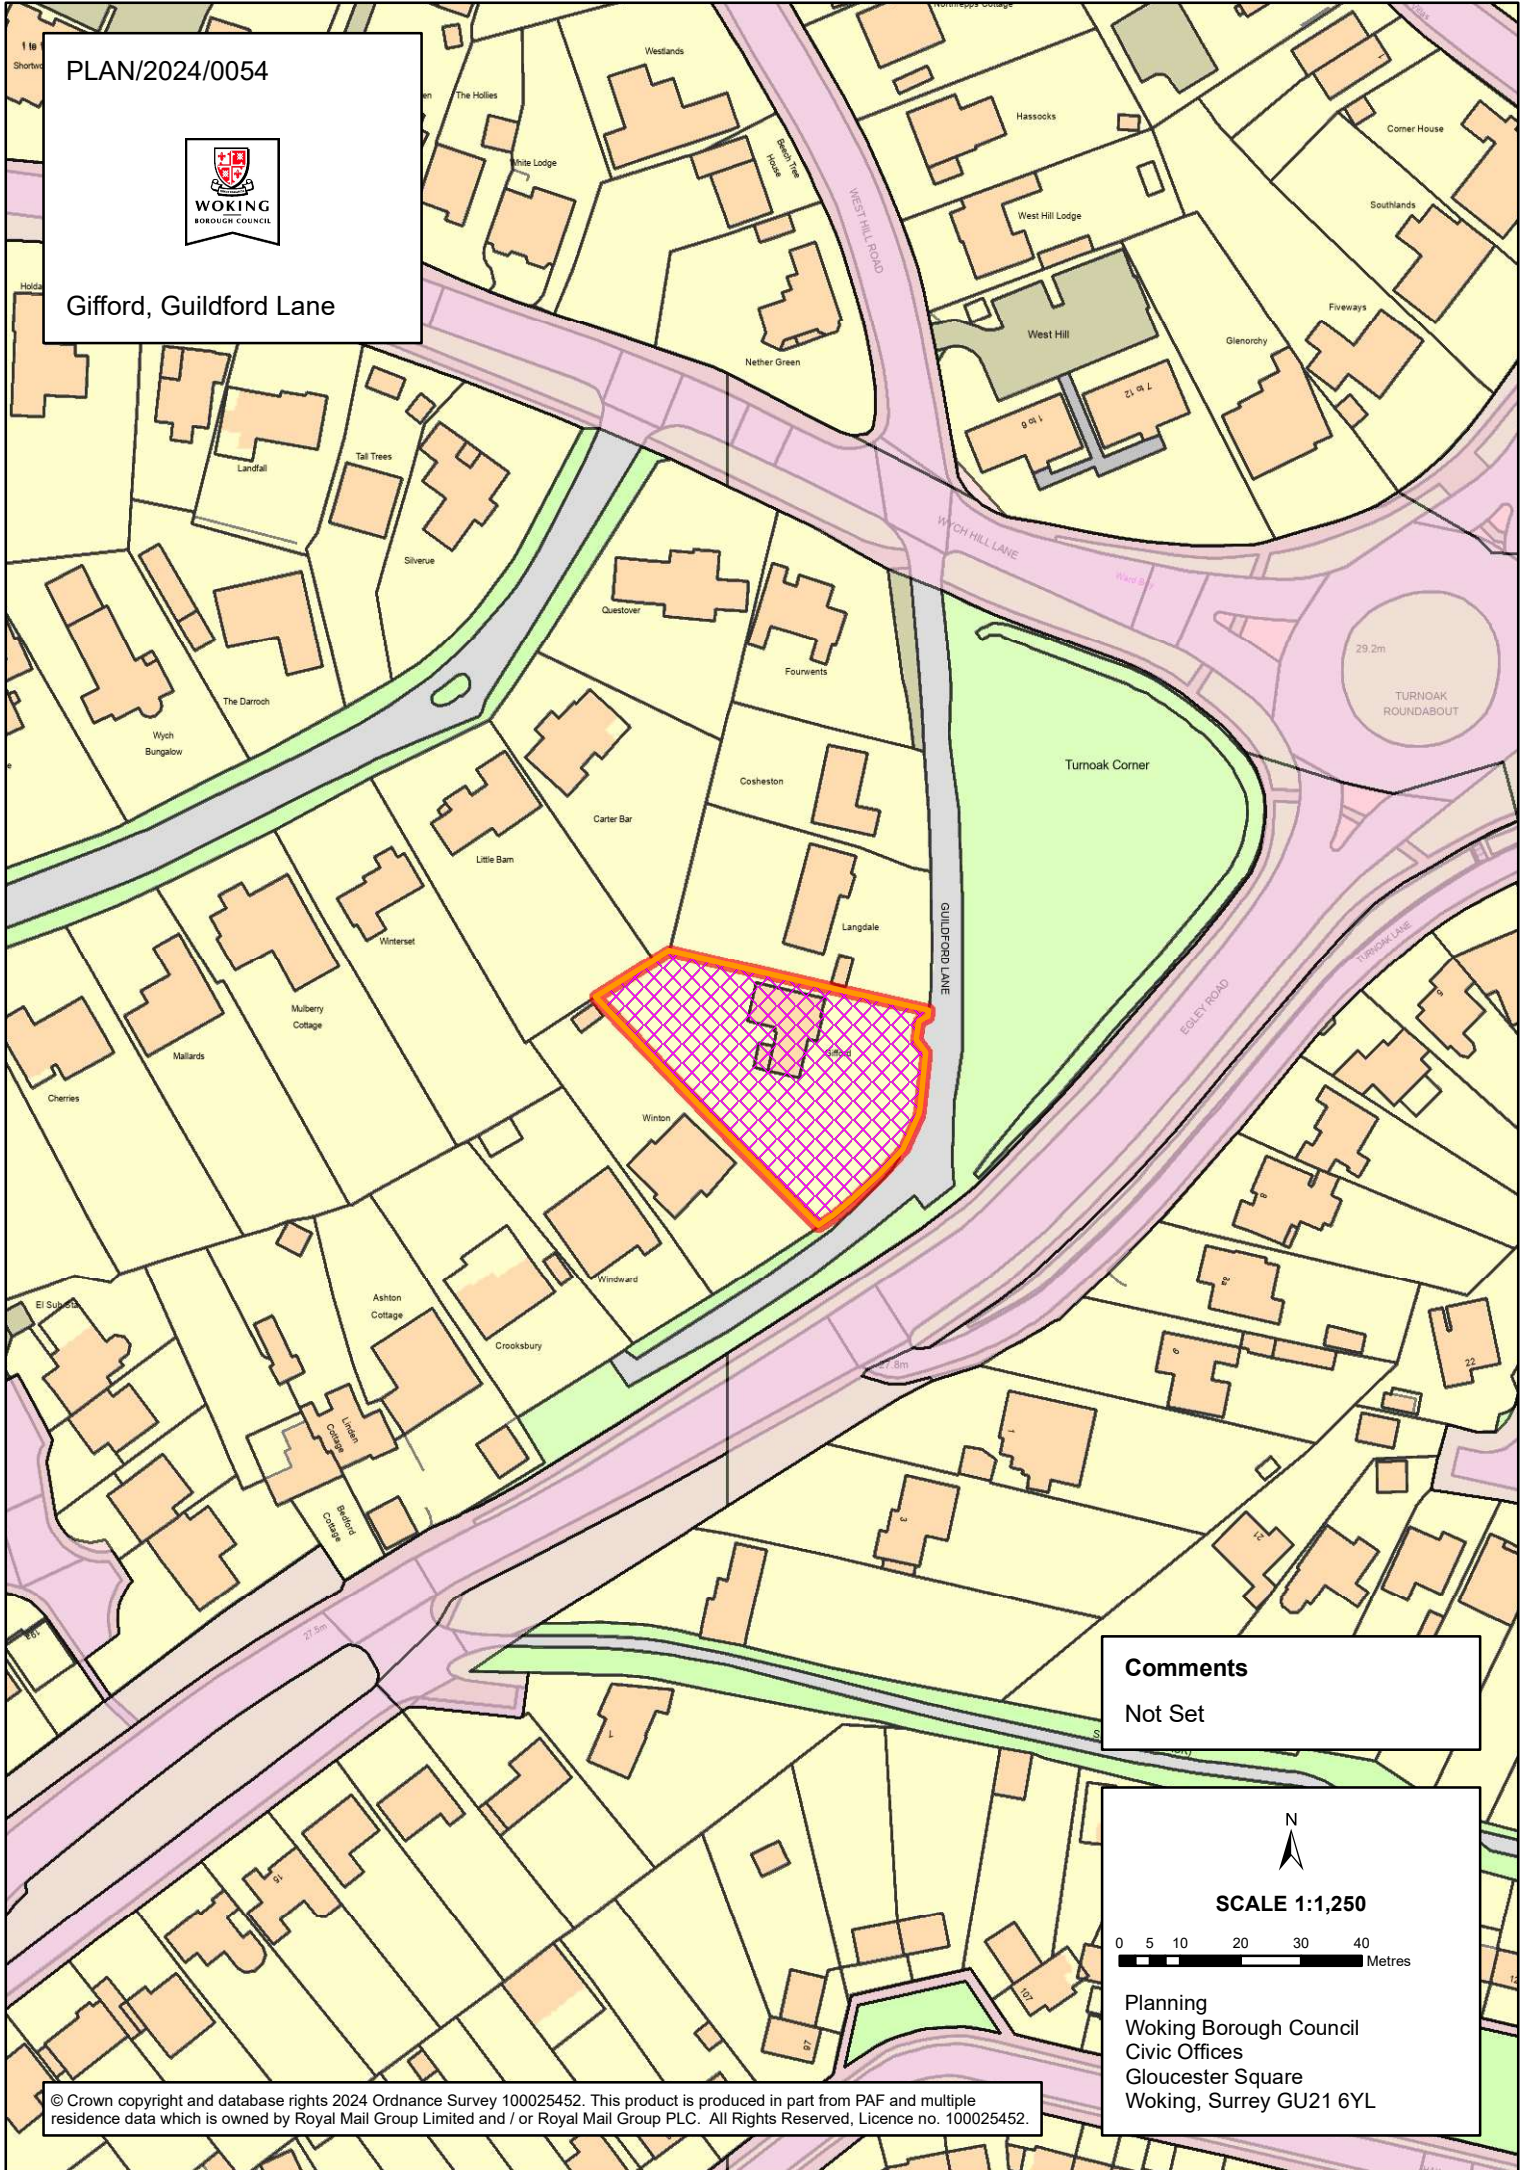

PLAN/2024/0054

Gifford, Guildford Lane

**Comments**  
Not Set

N  
SCALE 1:1,250  
0 5 10 20 30 40 Metres  
Planning  
Woking Borough Council  
Civic Offices  
Gloucester Square  
Woking, Surrey GU21 6YL